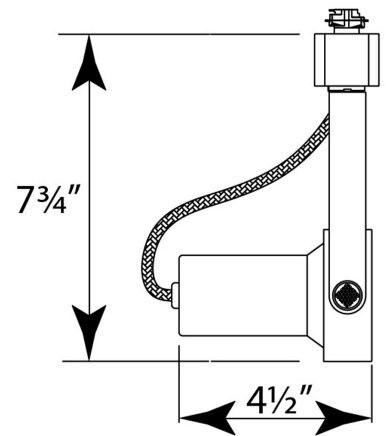

# TL138-6

1-Light Integrated LED Indoor White Mini Adjustable Step Cylinder Track Head with Gimbal Ring

Catalog #:

Type:

Project:

Prepared By:

## Description

This integrated LED indoor white mini adjustable step cylinder track head features a gimbal ring. Go green and save big. Energy-efficient LED is environmentally friendly and requires substantially less electricity to maintain, passing down cost-cutting savings to you. Enjoy this piece's sleek, modern design. Clean, minimal, and solid color design blends in seamlessly with surroundings and existing décor. Powder-coated paint base finish provides phenomenal long-lasting color and exceptional corrosion/scratch resistance. Compact light fits easily in small spaces. Compatible with Volume Lighting 120V 1-circuit/1-neutral track systems V2702-6 (2 ft. track section), V2704-6 (4 ft. track section), V2706-6 (6 ft. track section), and V2708-6 (8 ft. track section). Also compatible with Volume Lighting 120V 2-circuit/1-neutral track systems V2762-6 (2 ft. track section), V2764-6 (4 ft. track section), V2766-6 (6 ft. track section), and V2768-6 (8 ft. track section). Adjustable track head tilts up to 90° and rotates 355° around vertical axis. Perfect complement to kitchens, living rooms, hallways, exhibits, restaurants, studios, and many other indoor areas. Suitable for dry locations only. Finished in solid white. Feel confident in a quality product. Integrated LED comes with a 5-year limited warranty.

## Specifications

Style	Modern
Type of Lighting	Indoor Track Lighting
Product Type	Track Head
Product Subtype	Mini, Gimbal Ring, Adjustable
Height (in.)	7.75
Width (in.)	TBD
Length or Extension/Projection (in.)	4.5
Finish	White
Main Material	Polymer/Plastic (Powder-Coated Paint Finish)
Light Direction	Adjustable (90° Tilt from Vertical Axis) (355° Rotation Around Vertical Axis)
Installation/Mounting Position	Downward
Installation Location	Dry
Light #	1
Watts per Light (W)	18
Total Wattage (W)	18